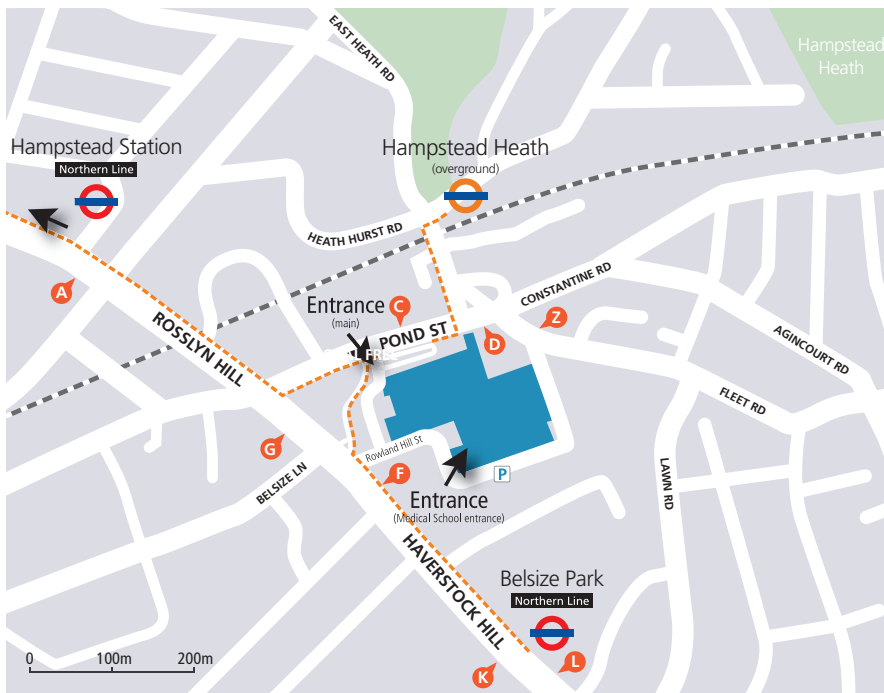

ROYAL FREE LONDON
PRIVATE PATIENTS
investing in the NHS

The Royal Free Hospital

Parking spaces are limited so we advise you to travel to the Royal Free by public transport or give plenty of time.

- Tube**
Belsize Park
- Overground**
Hampstead Heath
- Bus Stops**
Buses: C11 24 46 168 268
- Walking Route**

Royal Free Private Patients
Lyndhurst Rooms,
12th Floor (12 East B),
The Royal Free Hospital,
Pond Street,
Hampstead, London, NW3 2QG
T. +44 (0)20 7317 7751
E. rf-tr.privateenquiries@nhs.net
W. www.royalfreeprivatepatients.com